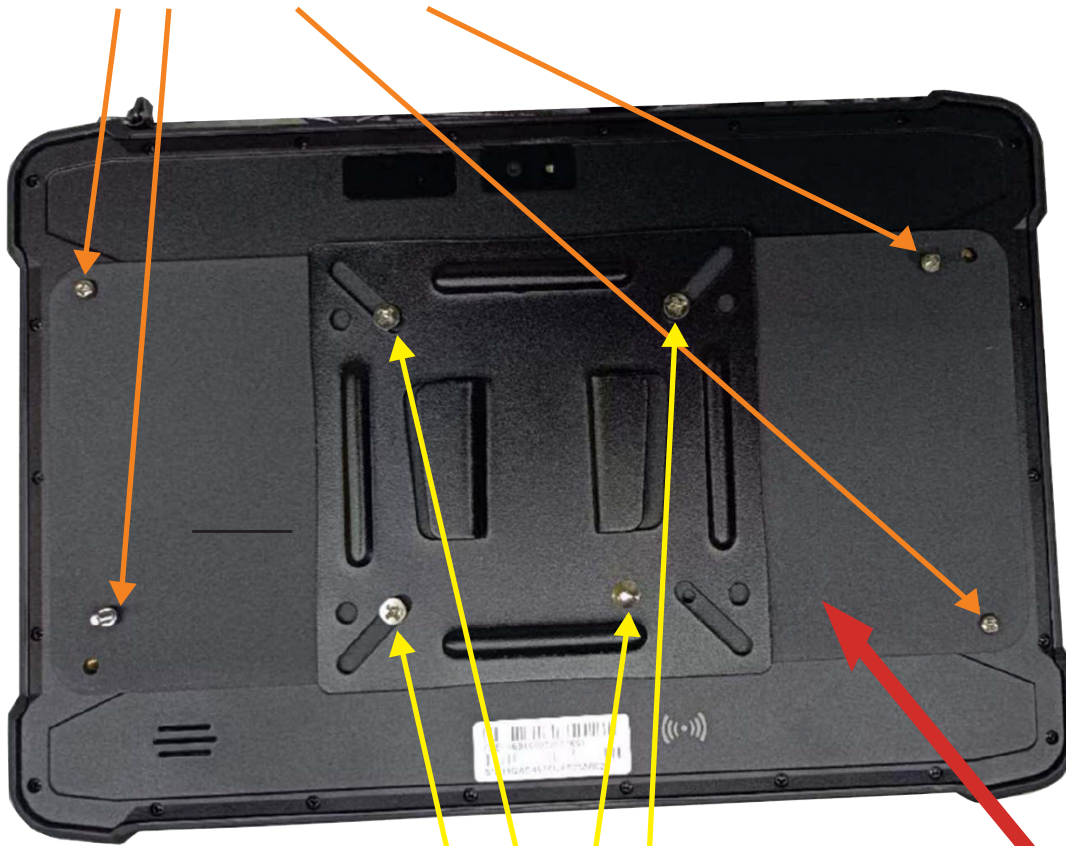

Nexus Tablet Wall Mounting Instructions

MBKT-03 wall mount instructions - placing metal bracket on NDP-21 Tablet

M3 Machine Screws

Wall Mounting Bracket

M4 Machine Screws

Metal Plate

Screws & Plugs for wall mounting bracket