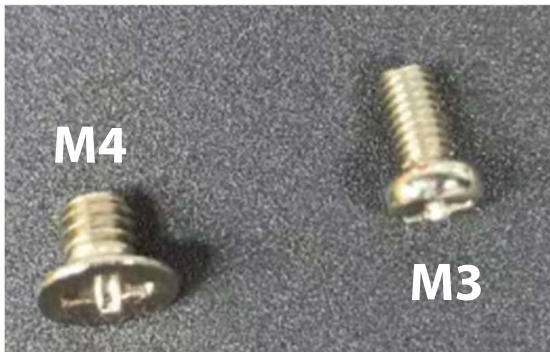

Nexus Tablet Wall Mounting Instructions

MBKT-03 wall mount instructions - placing metal bracket on NDP-21 Tablet

M3 Machine Screws

Wall Mounting Bracket

M4 Machine Screws

Metal Plate

Screws & Plugs for wall mounting bracket