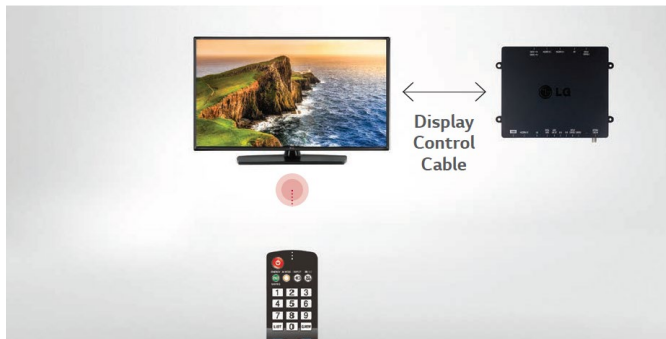

Pro:Centric Direct Smart

Essential Commercial TV with 4K Active HDR

4K UHD

USB Cloning

Multi-code IR

UN343H Series

Design	Stand Type	65": 1 pole (Fixed),
		55" / 50" / 43": 1 pole (Swivel)
Display	Screen Sizes	65" / 55" / 50" / 43"
	Resolution	3,840 × 2,160 (4K UHD)
Broadcasting	Digital	ATSC, Clear QAM
	Analog	NTSC
VESA	65" / 55":	300 × 300
	50" / 43":	200 × 200

4K UHD, Vibrant Viewing in Ultra High Resolution

LG UHD TVs display virtually lifelike picture quality and vivid colors with four times more pixel accuracy than Full HD.

IR Pass Through and Control

The UN343H series TVs support both RS-232/TLM (used by LG STB) and the new External Control Interface (ECI) for non-LG external set top box control of the TV and IR Pass Through. This feature provides an integrated two-piece solution using one guest remote control.