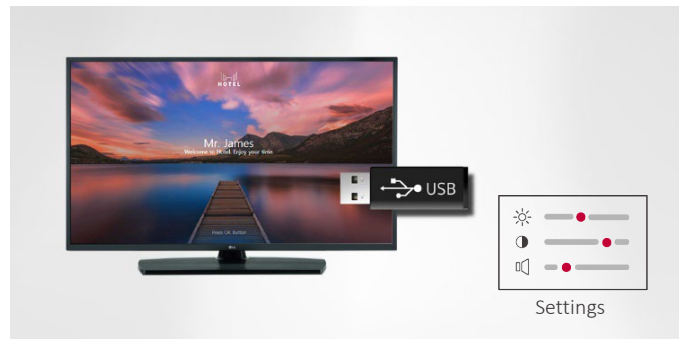

Pro:Centric Direct Smart

Essential Commercial TV with 4K Active HDR

4K UHD

USB Cloning

Multi-code IR

UN343H Series

Design	Stand Type	65": 1 pole (Fixed),
		55" / 50" / 43": 1 pole (Swivel)
Display	Screen Sizes	65" / 55" / 50" / 43"
	Resolution	3,840 × 2,160 (4K UHD)
Broadcasting	Digital	ATSC, Clear QAM
	Analog	NTSC
VESA	65" / 55":	300 × 300
	50" / 43":	200 × 200

4K UHD, Vibrant Viewing in Ultra High Resolution

LG UHD TVs display virtually lifelike picture quality and vivid colors with four times more pixel accuracy than Full HD.

IR Pass Through and Control

The UN343H series TVs support both RS-232/TLM (used by LG STB) and the new External Control Interface (ECI) for non-LG external set top box control of the TV and IR Pass Through. This feature provides an integrated two-piece solution using one guest remote control.