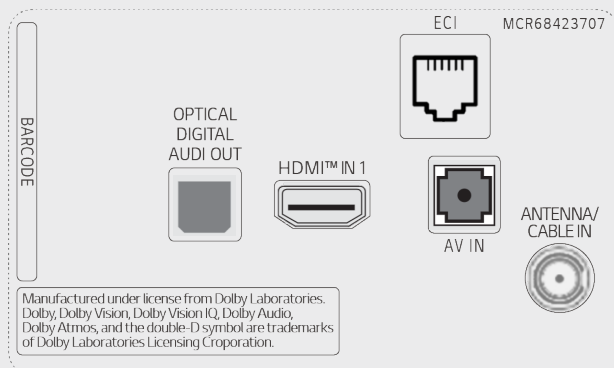

* USB is not provided by LG. (sold separately)

CONNECTIVITY

65" / 55" / 50" / 43"

Rear

Side

SPECIFICATIONS

		65UN343H0UD	55UN343H0UA	50UN343H0UA	43UN343H0UA
Category	Category	Commercial Lite	Commercial Lite	Commercial Lite	Commercial Lite
Design	Stand Type	1 pole (Fixed)	1 pole (Swivel)	1 pole (Swivel)	1 pole (Swivel)
	Front Color	Dark Charcoal Gray	Dark Charcoal Gray	Dark Charcoal Gray	Dark Charcoal Gray
Display	Inch	65"	55"	50"	43"
	Resolution	3,840 × 2,160 (UHD)	3,840 × 2,160 (UHD)	3,840 × 2,160 (UHD)	3,840 × 2,160 (UHD)
Video	HDR 10 Pro / HDR HLG	Yes / Yes	Yes / Yes	Yes / Yes	Yes / Yes
	Game Optimizer	Yes	Yes	Yes	Yes
Audio	Speaker (Sound Output)	10 W + 10 W	10 W + 10 W	10 W + 10 W	10 W + 10 W
	Speaker System	2.0 ch	2.0 ch	2.0 ch	2.0 ch
Broadcasting	Digital (Terrestrial / Cable)	ATSC, Clear QAM	ATSC, Clear QAM	ATSC, Clear QAM	ATSC, Clear QAM
	Analog	NTSC	NTSC	NTSC	NTSC
Hospitality Solution	Solution Type	Quick Menu 5.0	Quick Menu 5.0	Quick Menu 5.0	Quick Menu 5.0
Smart Features		Smart Home (Launcher Bar), Quick Access, HDMI-ARC (HDMI 2), Diagnostics (USB), Simplink (HDMI-CEC) (1.4), Anti-theft System (Kensington Lock, Credenza/Security Aperture (Except 65")), Lock Down Plate (Except 65"))			
Hospitality Features		Port Block, Welcome Video, Insert Image, Auto Off / Sleep Timer, Energy Saving Mode			
Connectivity	Set Side	HDMI 2.0 In (x2), Service Only (3.5 mm Stereo), USB 2.0, RS-232C (3.5 mm TRRS, Control & Service), External Speaker Out (3.5 mm Stereo)			
	Set Rear	HDMI 2.0 In, RF In (Tuner), AV In (3.5 mm Stereo), Digital Audio Out (Optical), ECI			
Mechanical	VESA Compatible	300 × 300 mm	300 × 300 mm	200 × 200 mm	200 × 200 mm
	Dimensions without Stand (W × H × D)	57.2 × 35.0 × 2.3 in. 1,454 × 838 × 57.7 mm	48.6 × 28.1 × 2.3 in. 1,235 × 715 × 57.5 mm	44.1 × 25.6 × 2.2 in. 1,121 × 651 × 57.1 mm	38.1 × 22.2 × 2.2 in. 967 × 564 × 57.1 mm
	Weight without Stand	47.4 lbs. / 21.5 kg	30.9 lbs. / 14.0 kg	26.7 lbs. / 12.1 kg	19.4 lbs. / 8.8 kg
	Dimensions with Stand (W × H × D)	57.2 × 35.8 × 13.4 in. 1,454 × 909 × 340 mm	48.6 × 30.6 × 11.9 in. 1,235 × 777 × 303 mm	44.1 × 28.1 × 11.9 in. 1,121 × 713 × 303 mm	38.1 × 24.5 × 11.9 in. 967 × 623 × 303 mm
	Weight with Stand	50.5 lbs. / 22.9 kg	37.9 lbs. / 17.2 kg	33.7 lbs. / 15.3 kg	26.5 lbs. / 12.0 kg
	Shipping Dimensions (W × H × D)	63.0 × 38.2 × 9.0 in. 1,600 × 970 × 228 mm	53.5 × 33.9 × 8.1 in. 1,360 × 860 × 207 mm	51.9 × 31.9 × 7.4 in. 1,317 × 810 × 188 mm	42.3 × 26.0 × 8.0 in. 1,075 × 660 × 203 mm
	Shipping Weight	63.7 lbs. / 28.9 kg	49.2 lbs. / 22.3 kg	41.0 lbs. / 18.6 kg	34.0 lbs. / 15.4 kg
	On Bezel Width (L / R / U / B)	12.8 / 12.8 / 12.8 / 19.9 mm	12.8 / 12.8 / 12.8 / 19.9 mm	12.8 / 12.8 / 12.8 / 19.9 mm	12.8 / 12.8 / 12.8 / 19.9 mm
	Off Bezel Width (L / R / U / B)	6.8 / 6.8 / 6.8 / 18.4 mm	6.9 / 6.9 / 6.9 / 18.4 mm	7.3 / 7.3 / 7.8 / 18.4 mm	6.9 / 6.9 / 6.9 / 18.4 mm
Electrical	Power Consumption (Typ. / Max.)	144 W / 180 W	135 W / 163 W	112 W / 135 W	82 W / 119 W
	Power Supply	100-240 Vac, 50/60 Hz	100-240 Vac, 50/60 Hz	100-240 Vac, 50/60 Hz	100-240 Vac, 50/60 Hz
Warranty & Other	Warranty	2 Year Limited	2 Year Limited	2 Year Limited	2 Year Limited
	Certification	FCC	FCC	FCC	FCC
	UPC	1 95174 05779 7	1 95174 05780 3	1 95174 05787 2	1 95174 05812 1