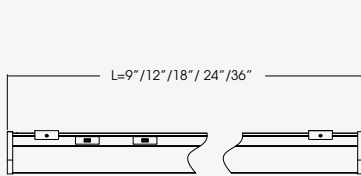

## Watt & CCT Selectable LED Undercabinet

The slim undercabinet luminaires are perfect for kitchens, pantries, laundry rooms, home offices and more.

- Linkable design for multiple units
- Available in five different lengths
- 3 CCT Selectable
- Dimmable, compatible with most triac wall dimmers.
- Damp location rated for indoor use
- 5 years warranty

### Certifications

CCT and Wattages selectability with on-site switch

Linkable

Model	Size	Watt	Input Voltage	LPW	Typical Lumen	CCT	CRI	Dimmable	Dimension (inch)
SPZUC4S	9"	4W	AC 120V	80-110 LM/W	360lm	CCT Changing 3000K/4000K/5000K	83+	Yes	9"x2.1"x1.0"
SPZUC5S	12"	5W			450lm				12"x2.1"x1.0"
SPZUC8S	18"	8W			720lm				18"x2.1"x1.0"
SPZUC10S	24"	10W			900lm				24"x2.1"x1.0"
SPZUC15S	36"	15W			1350lm				36"x2.1"x1.0"