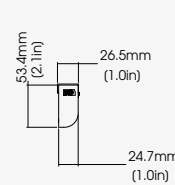

### Certifications

CCT and Wattages selectability with on-site switch

Linkable

Model	Size	Watt	Input Voltage	LPW	Typical Lumen	CCT	CRI	Dimmable	Dimension (inch)
SPZUC4S	9"	4W	AC 120V	80-110 LM/W	360lm	CCT Changing 3000K/4000K/5000K	83+	Yes	9"x2.1"x1.0"
SPZUC5S	12"	5W			450lm				12"x2.1"x1.0"
SPZUC8S	18"	8W			720lm				18"x2.1"x1.0"
SPZUC10S	24"	10W			900lm				24"x2.1"x1.0"
SPZUC15S	36"	15W			1350lm				36"x2.1"x1.0"