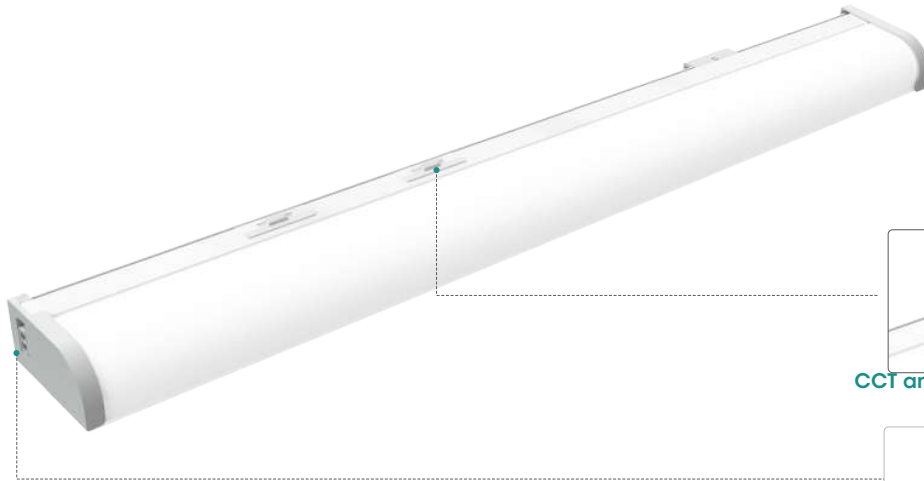

## Watt & CCT Selectable LED Undercabinet

The slim undercabinet luminaires are perfect for kitchens, pantries, laundry rooms, home offices and more.

- Linkable design for multiple units
- Available in five different lengths
- 3 CCT Selectable
- Dimmable, compatible with most triac wall dimmers.
- Damp location rated for indoor use
- 5 years warranty

### Certifications

CCT and Wattages selectability with on-site switch

Linkable

Model	Size	Watt	Input Voltage	LPW	Typical Lumen	CCT	CRI	Dimmable	Dimension (inch)
SPZUC4S	9"	4W	AC 120V	80-110 LM/W	360lm	CCT Changing 3000K/4000K/5000K	83+	Yes	9"x2.1"x1.0"
SPZUC5S	12"	5W			450lm				12"x2.1"x1.0"
SPZUC8S	18"	8W			720lm				18"x2.1"x1.0"
SPZUC10S	24"	10W			900lm				24"x2.1"x1.0"
SPZUC15S	36"	15W			1350lm				36"x2.1"x1.0"