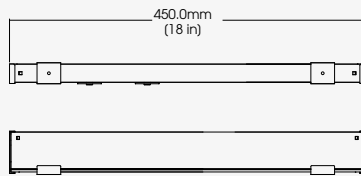

## Watt & CCT Selectable LED Undercabinet

The slim undercabinet luminaires are perfect for kitchens, pantries, laundry rooms, home offices and more.

- Linkable design for multiple units
- Available in five different lengths
- 3 CCT Selectable
- Dimmable, compatible with most triac wall dimmers.
- Damp location rated for indoor use
- 5 years warranty

### Certifications

CCT and Wattages selectability with on-site switch

Linkable

Model	Size	Watt	Input Voltage	LPW	Typical Lumen	CCT	CRI	Dimmable	Dimension (inch)
SPZUC4S	9"	4W	AC 120V	80-110 LM/W	360lm	CCT Changing 3000K/4000K/5000K	83+	Yes	9"x2.1"x1.0"
SPZUC5S	12"	5W			450lm				12"x2.1"x1.0"
SPZUC8S	18"	8W			720lm				18"x2.1"x1.0"
SPZUC10S	24"	10W			900lm				24"x2.1"x1.0"
SPZUC15S	36"	15W			1350lm				36"x2.1"x1.0"