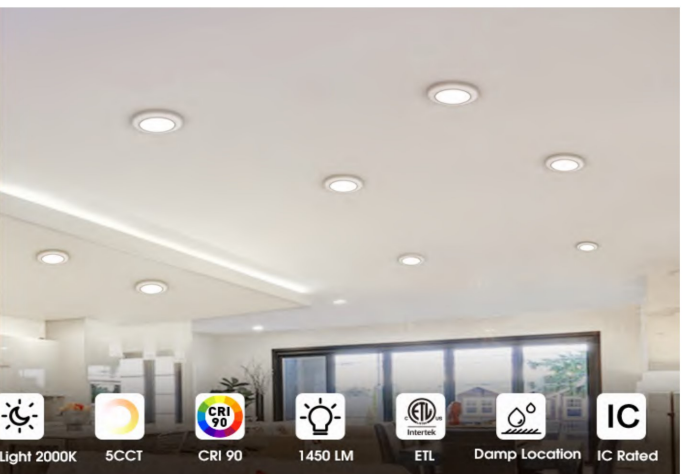

LED Disk Light 5CCT + Night Light

- **Two modes: Downlight, Nightlight**
- The night light can be also dimmable by the wall switch.
- The night light provide 2000K, the downlight mode can be set as 2700K(soft white), 3500K(warm white), 4000K(neutral white), 5000K(daylight) or 6500K(cool white).
- During the whole lifespan, the PC cover will not turn yellow.
- Damp location rated for indoor use.
- CRI>90.
- The color of the decoration ring can be customized.
- Surface or recessed mount options.
- Suggested Applications: Kitchens, bathrooms, hallways, and offices
- 5 years warranty

Certifications

Flip on/off the wall switch to change working modes

Nightlight

Downlight

Note In three modes, after the lights are switched off for 5 seconds, the downlight is always on when switch the recessed light on.

LED Disk Light 5CCT + Night Light

Model	Watt	Input Voltage	Typical Lumen	Light Color	Dimmable	Control Method	CRI	Dimension (Inch)
SPZPL5DL15	15W	AC 120V	1450Lm	2700K/3500K/4000K/5000K/6500K	5%-100% Dimmable	Wall Switch	90	7.4" x 7.4" x 1.30"
SPZPL5DL20	20W		1940Lm					10.0" x 10.0" x 1.80"