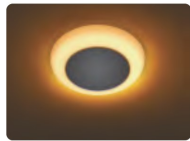

LED Disk Light 5CCT + Night Light

- **Two modes: Downlight, Nightlight**
- The night light can be also dimmable by the wall switch.
- The night light provide 2000K, the downlight mode can be set as 2700K(soft white), 3500K(warm white), 4000K(neutral white), 5000K(daylight) or 6500K(cool white).
- During the whole lifespan, the PC cover will not turn yellow.
- Damp location rated for indoor use.
- CRI>90.
- The color of the decoration ring can be customized.
- Surface or recessed mount options.
- Suggested Applications: Kitchens, bathrooms, hallways, and offices
- 5 years warranty

Certifications

Flip on/off the wall switch to change working modes

Nightlight

Downlight

Note In three modes, after the lights are switched off for 5 seconds, the downlight is always on when switch the recessed light on.