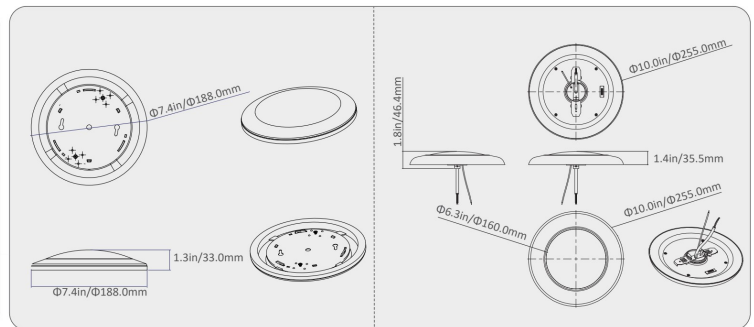

Certifications

Flip on/off the wall switch to change working modes

Nightlight

Downlight

Note In three modes, after the lights are switched off for 5 seconds, the downlight is always on when switch the recessed light on.

LED Disk Light 5CCT + Night Light

Model	Watt	Input Voltage	Typical Lumen	Light Color	Dimmable	Control Method	CRI	Dimension (Inch)
SPZPL5DL15	15W	AC 120V	1450Lm	2700K/3500K/4000K/5000K/6500K	5%-100% Dimmable	Wall Switch	90	7.4" x 7.4" x 1.30"
SPZPL5DL20	20W		1940Lm					10.0" x 10.0" x 1.80"