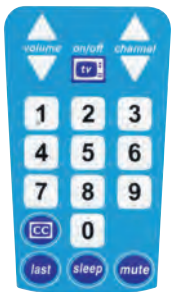

Entertainment Overlay #6

Used On:
Excel EntertainIR™
Pillow Speakers
Excel Digital
Pillow Speakers
Remote Call-IR™